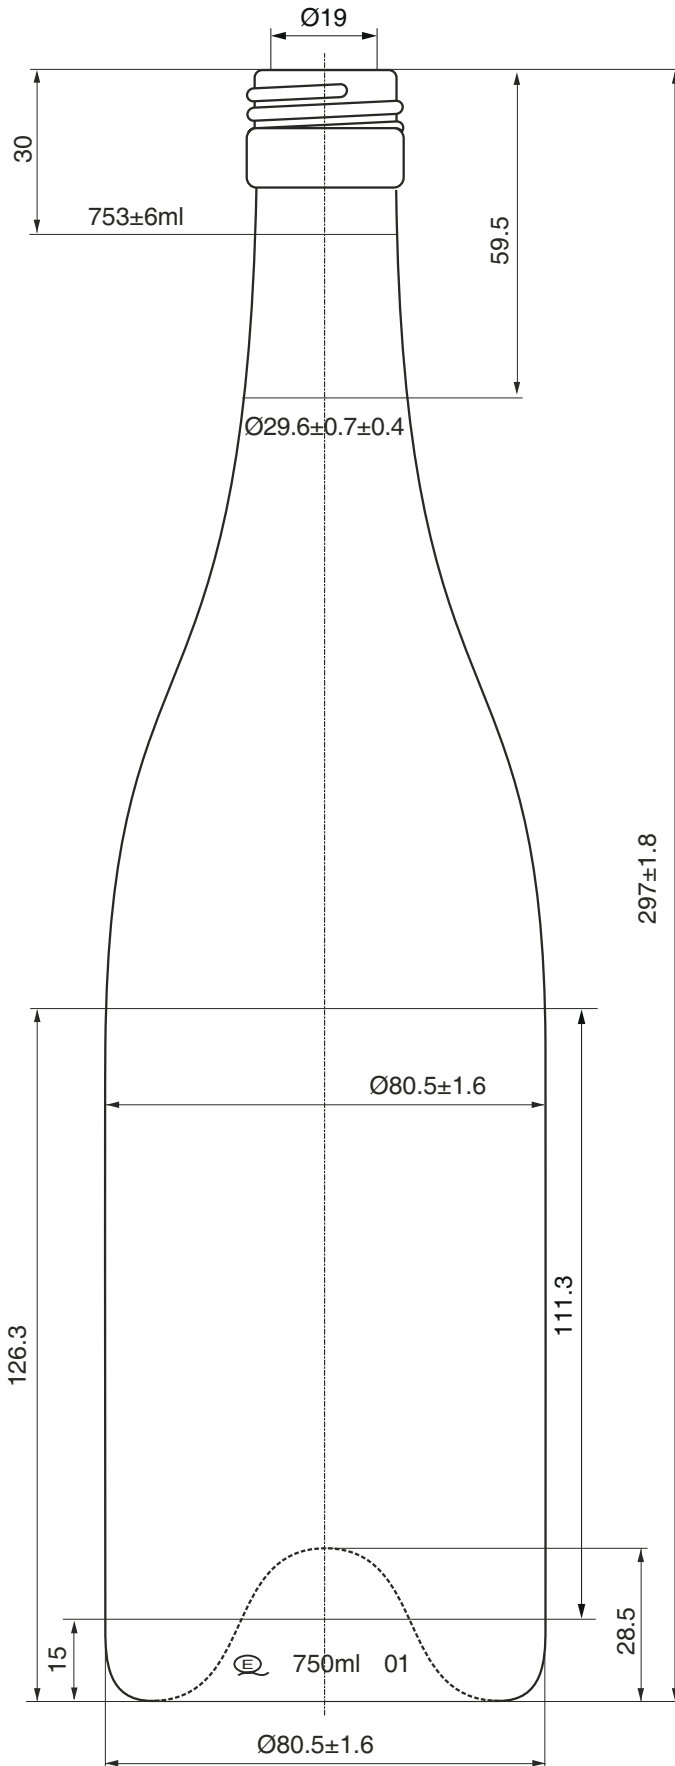

Lightweight Burgundy 750ml BVS 480g

See bottle sample for actual colour

BOTTLE KEY

WEIGHT	480 grams
BOTTLE HEIGHT	297mm ± 1.8
FILL HEIGHT	753 ± 6 ml @ 30mm
MOUTH FINISH	BVS
COLOUR*	ANTIQUÉ GREEN
QTY/PALLET	1,421 (7 layers)
ORIGIN	CHINA