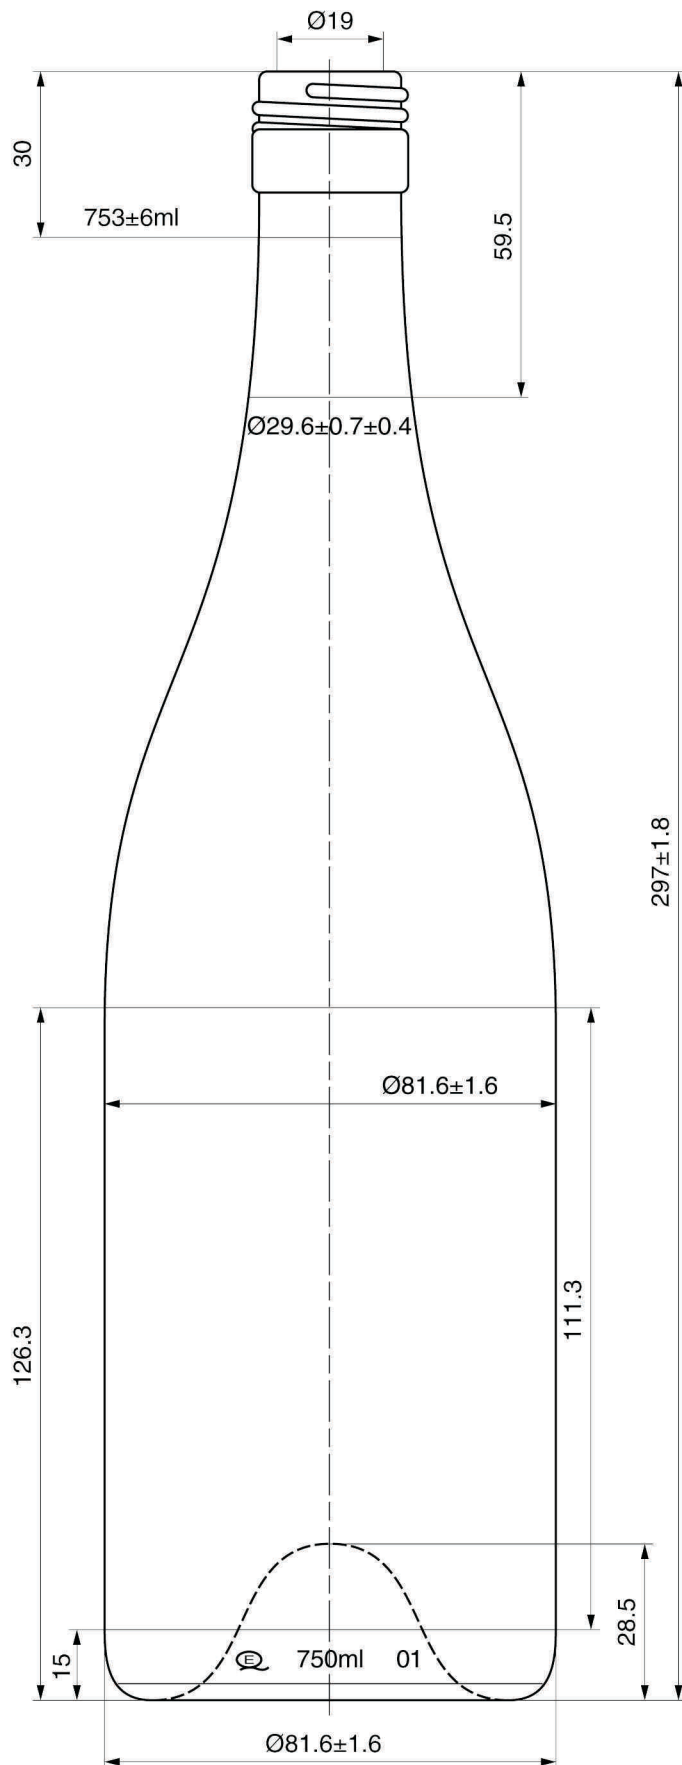

Burgundy Trad 750ml BVS 540g

See bottle sample for actual colour

BOTTLE KEY

WEIGHT	540 grams
BOTTLE HEIGHT	297mm ± 1.8
FILL HEIGHT	753 ± 6 ml @ 30mm
MOUTH FINISH	BVS
COLOUR*	ANTIQUÉ GREEN, DEAD LEAF GREEN
QTY/PALLET	1,372 (7 layers)
ORIGIN	CHINA