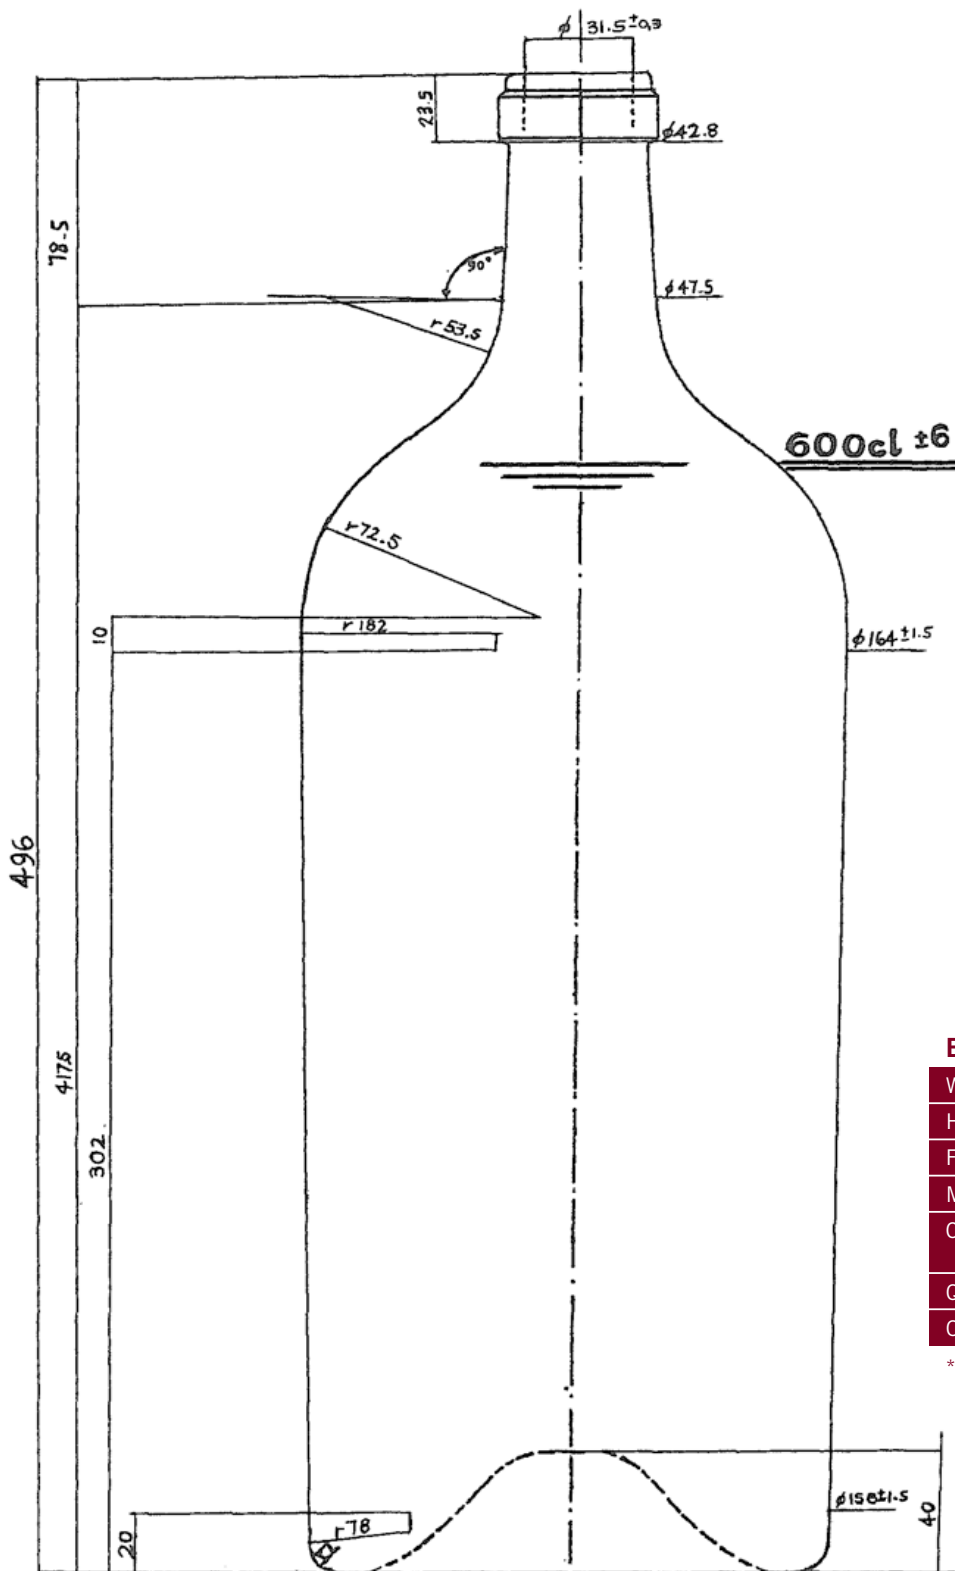

Bordelaise Francese Antique 6Lt

BOTTLE KEY

WEIGHT	3100 grams
HEIGHT	496mm
FILL HEIGHT	78.5mm
MOUTH FINISH	CETIE
COLOUR*	CHAMPAGNE GREEN, ANTIQUE GREEN
QTY/PALLET pcs	132
ORIGIN	ITALY

*Please contact Esvin for other colour options.