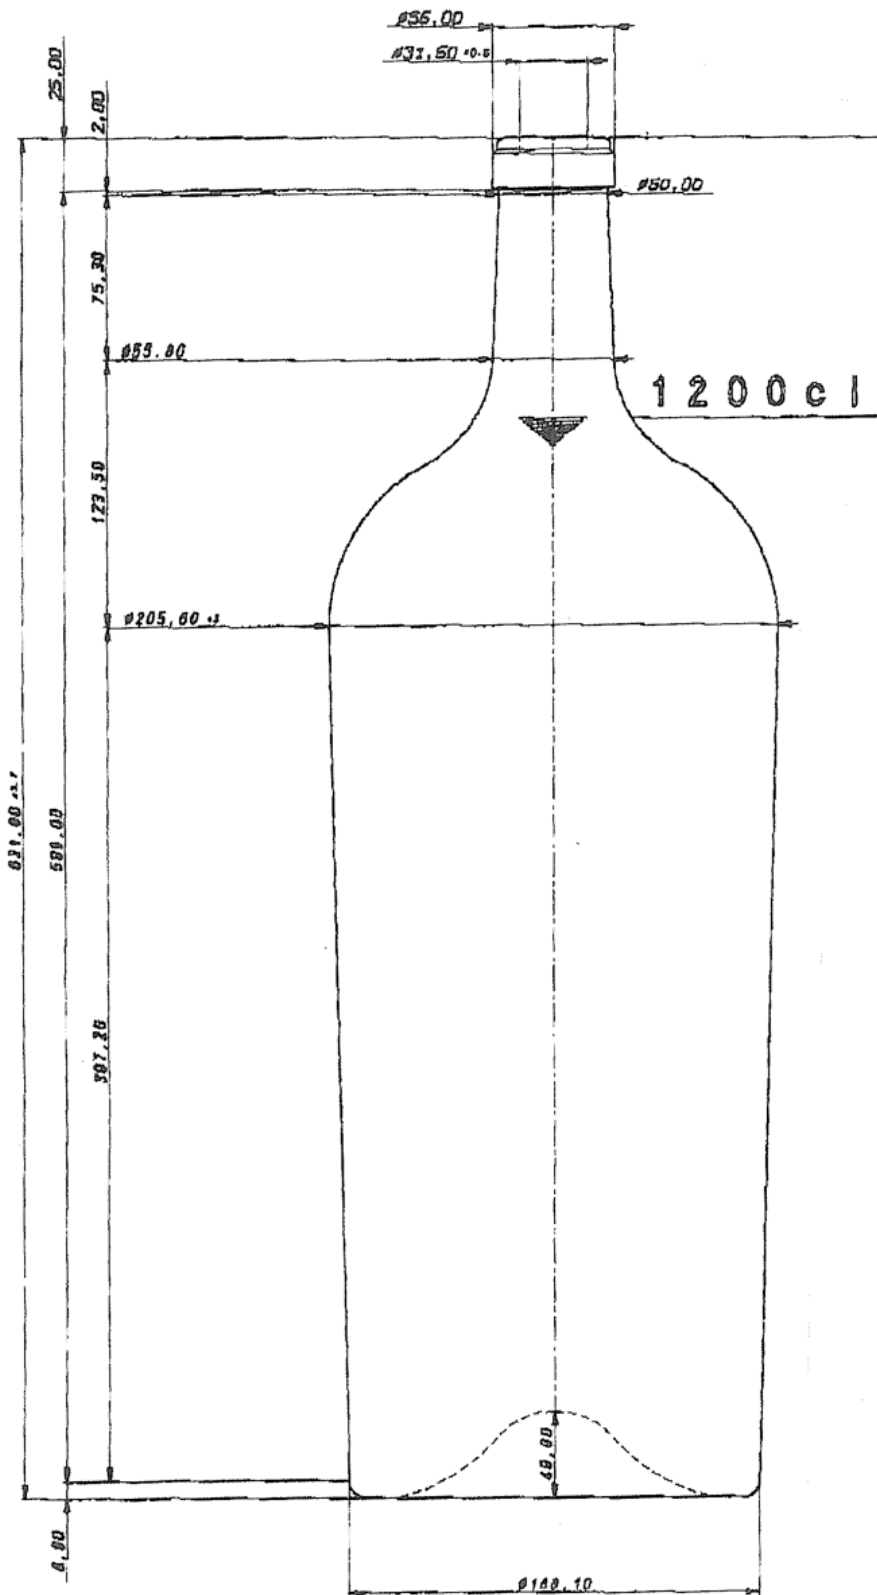

Bordolese Francese 12Lt

BOTTLE KEY

WEIGHT	5550 grams
HEIGHT	631mm
FILL HEIGHT	135mm
MOUTH FINISH	CETIE
COLOUR*	ANTIQUE GREEN
QTY/CARTONS	6
ORIGIN	ITALY

*Please contact Esvin for other colour options.

ESVIN WINE RESOURCES LTD