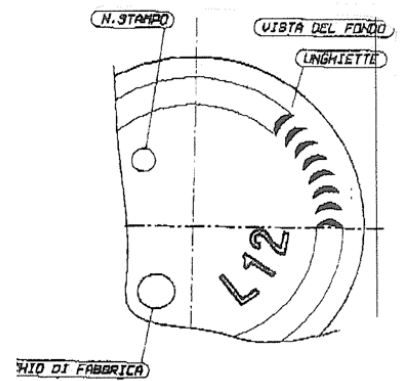

Bordolese Francese 12Lt

BOTTLE KEY

WEIGHT	5550 grams
HEIGHT	631mm
FILL HEIGHT	135mm
MOUTH FINISH	CETIE
COLOUR*	ANTIQUE GREEN
QTY/CARTONS	6
ORIGIN	ITALY

*Please contact Esvin for other colour options.

ESVIN WINE RESOURCES LTD